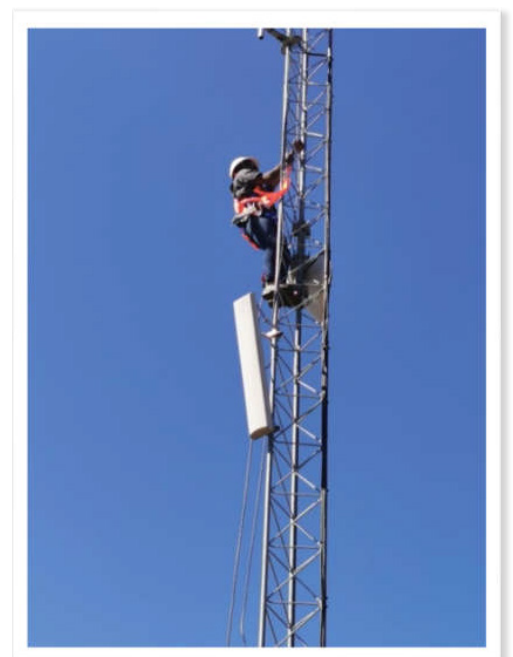

The new system was designed to enhance the safety and security of students, educators, support staff and visitors across the sprawling 16- hectare (400 acre) campus. The old analogue radio system had evolved over time with a patchwork of infrastructure and equipment from different manufacturers. Although it had served the university well for many years, the expansion of the campus, growth in student numbers, additional halls of residence and the changing nature of threats and associated risk management measures called for a system that would not only address existing radiocommunication shortcomings, but also provide voice and data capability and the flexibility to scale and adapt the system cost-effectively.

The new KENWOOD NEXEDGE NXDN digital radio system was designed specifically to provide indoor and outdoor communications coverage throughout the site and employs seven repeaters in a digital conventional system architecture.