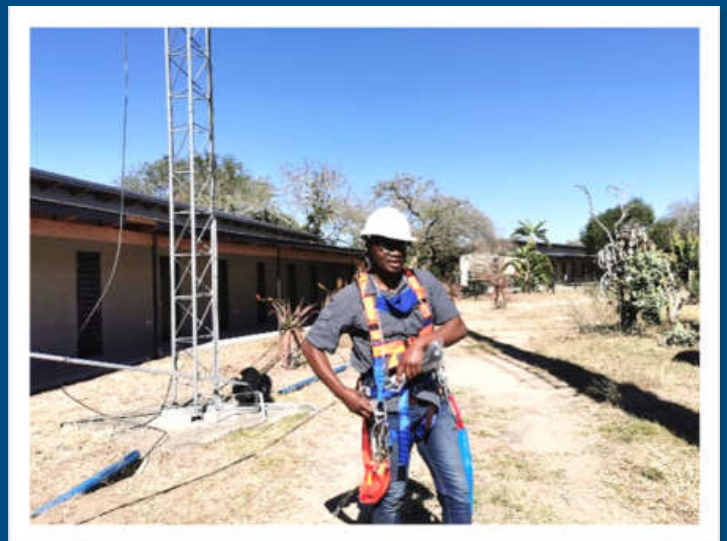

THE NEW SYSTEM ENABLES MORE ROBUST SAFETY AND SECURITY PROTOCOLS AND PROVIDE THE MEANS TO ENABLE A RAPID COORDINATED RESPONSE TO EVENTS AND TO EFFECT EMERGENCY LOCKDOWNS AND SAFE EVACUATION OF THE SITE.

The radio devices are used by managers, assistant managers, supervisors and security officers across various university departments and with compact dimensions and ease of use, were quickly mastered by all staff who are now equipped with instant and reliable voice and data communications throughout the campus.

System Overview

Location: Johannesburg, South Africa

System: KENWOOD NEXEDGE NXDN

Type: Digital Conventional

Channel Access: 6.25 kHz FDMA

Air Interface Protocol: NXDN

Repeaters: 7 no. NXR-5800E

Hand-Portable Radios: 22 no. NX-3320E
90 no. NX-3320E3

Mobile/Base Radios: 17 no. NX-3820E

The fleet of hand-portable and mobile radios and infrastructure are supplied and supported by Global Communications, KENWOOD's distributor for Sub Saharan Africa.

Tel: +27 12 621 0400 | **Email:** contactus@globalcomms.net | www.globalcomms.net
27 Greenstone Place, Modderfontein, Lethabong, 1609

ELVEY ICT

a member of the **Hudaco** group